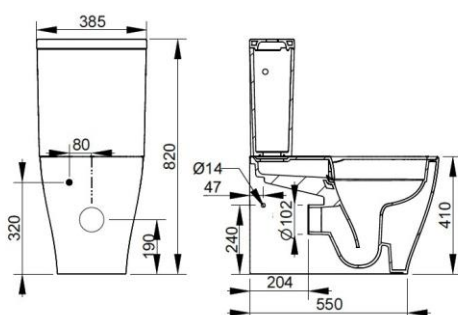

Cod. D462701

White

DOP-No 997

BTW Universal outlet close coupled, for assembly with CC cistern 4,5 L. Necessary equipment: cistern with mechanism, seat and cover, outlet bend in case of vertical installation. Fixation set included.

Width (mm)	360
Depth (mm)	660
Height (mm)	820
Weight (Kg)	33
Flush Volume (l)	4,5
Installation	back to wall
Outlet	universal outlet

available colours:

	A	
Curva	Da	a
F950099	55	130
F950399	195	205
F950199	170	250 Max
F951199	Racc.eccentrico 20mm	
F951299	Racc.eccentrico 40mm	