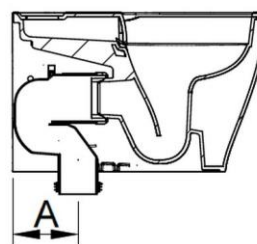

Cod. D462701

White

DOP-No 997

BTW Universal outlet close coupled, for assembly with CC cistern 4,5 L. Necessary equipment: cistern with mechanism, seat and cover, outlet bend in case of vertical installation. Fixation set included.

Width (mm)	360
Depth (mm)	660
Height (mm)	820
Weight (Kg)	33
Flush Volume (l)	4,5
Installation	back to wall
Outlet	universal outlet

available colours:

	A	
Curva	Da	a
F950099	55	130
F950399	195	205
F950199	170	250 Max
F951199	Racc.eccentrico 20mm	
F951299	Racc.eccentrico 40mm	