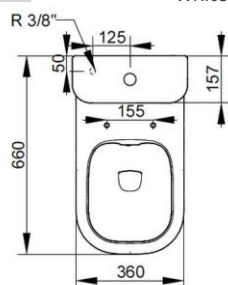

Cod. D462701

White

DOP-No 997

BTW Universal outlet close coupled, for assembly with CC cistern 4,5 L. Necessary equipment: cistern with mechanism, seat and cover, outlet bend in case of vertical installation. Fixation set included.

Width (mm)	360
Depth (mm)	660
Height (mm)	820
Weight (Kg)	33
Flush Volume (l)	4,5
Installation	back to wall
Outlet	universal outlet

available colours:

	A	
Curva	Da	a
F950099	55	130
F950399	195	205
F950199	170	250 Max
F951199	Racc.eccentrico 20mm	
F951299	Racc.eccentrico 40mm	