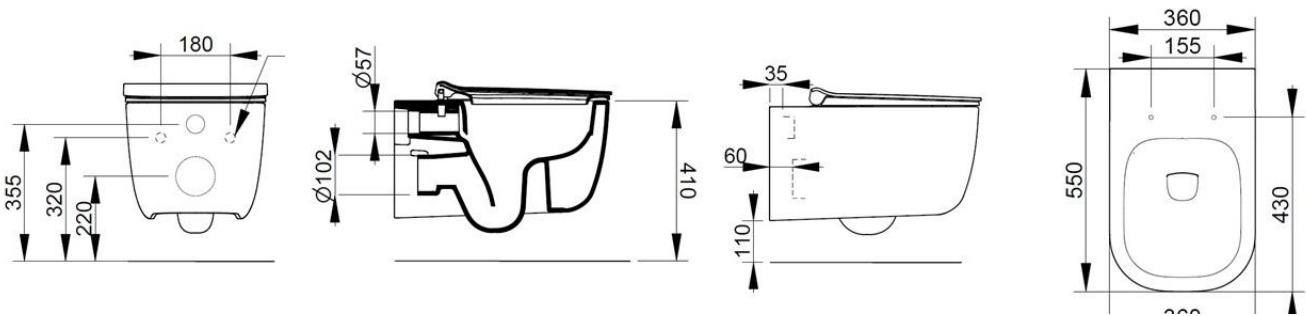

Cod. D462501

White

DOP-No 997

Wall hung bowl 4,5 L flush, due to rimless system and interior surface design. For assembly with suitable wall mounted chair brackets. Including fixation kit for hidden attachment. To be completed with seat and cover.

Width (mm)	360
Depth (mm)	550
Height (mm)	300
Weight (Kg)	25,00
Flush Volume (l)	4,5
Installation	wall hung
Outlet	horizontal outlet

available colours:

SEAT and COVER (NOT INCLUDE)

S463201

Normal closing seat and cover with metal hinges.