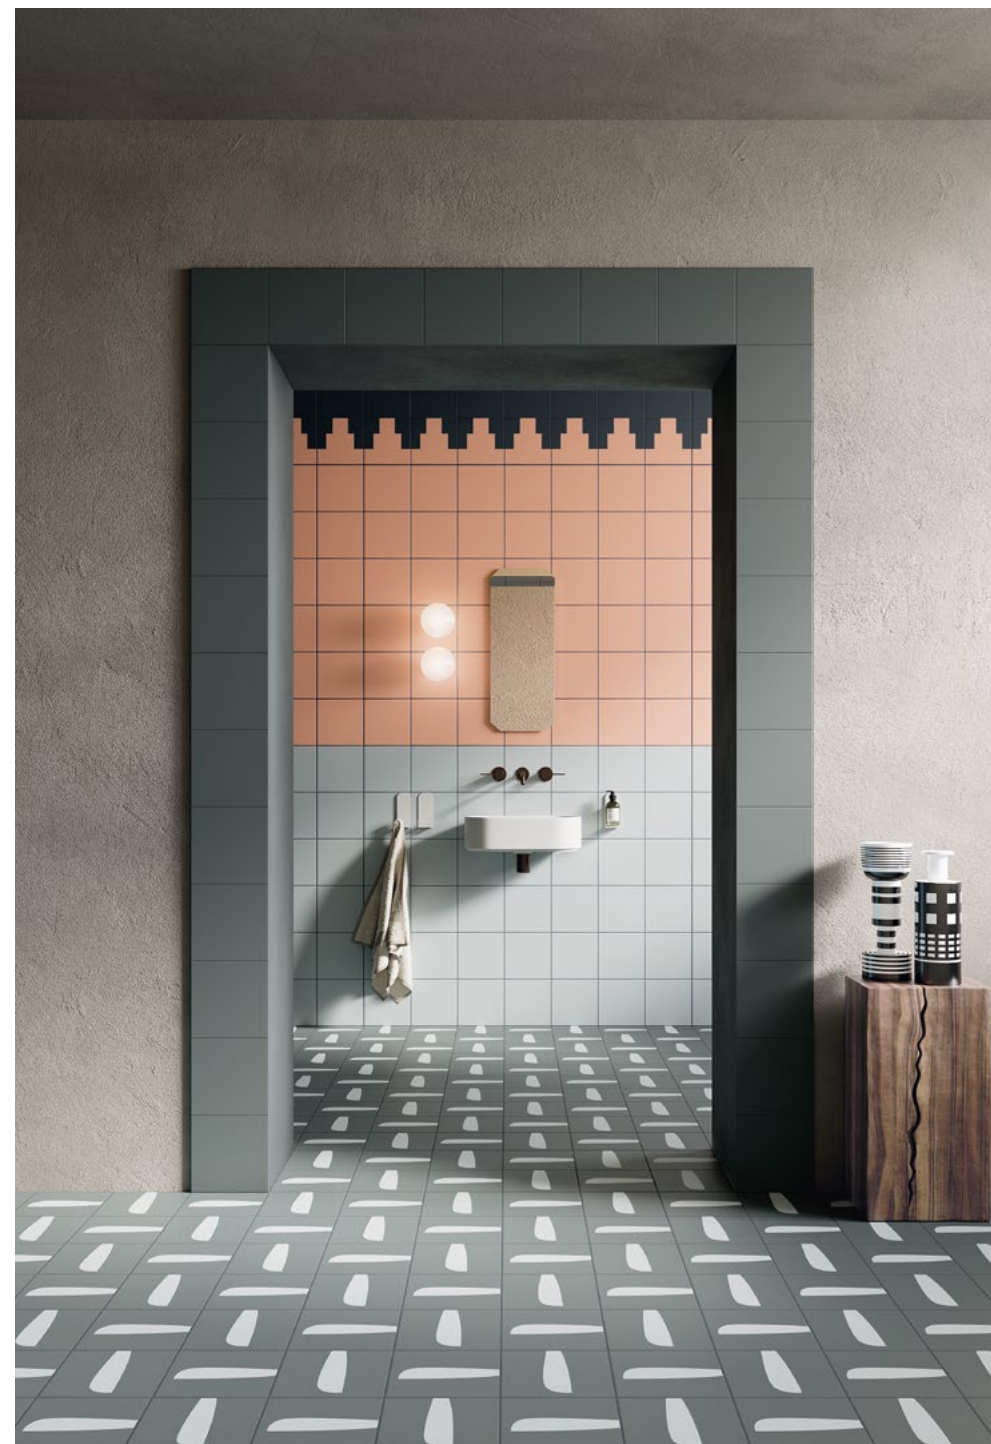

coloured and decorated surfaces

4 decorative subjects and 5 plain-coloured backgrounds with a cement texture, offered in the small 20.5x20.5cm - 8"x8" sizes with a matt finish, make up a versatile porcelain stoneware collection with which to create unique wall and floor designs for small and large spaces in residential and commercial buildings. The addition of colour, through tone-on-tone or unusual contrasting combinations, creates a very trendy colour palette. The use of colored joints, in pendant with furnishings or wall paintings, constitutes a further creative element with which to generate endless design possibilities.