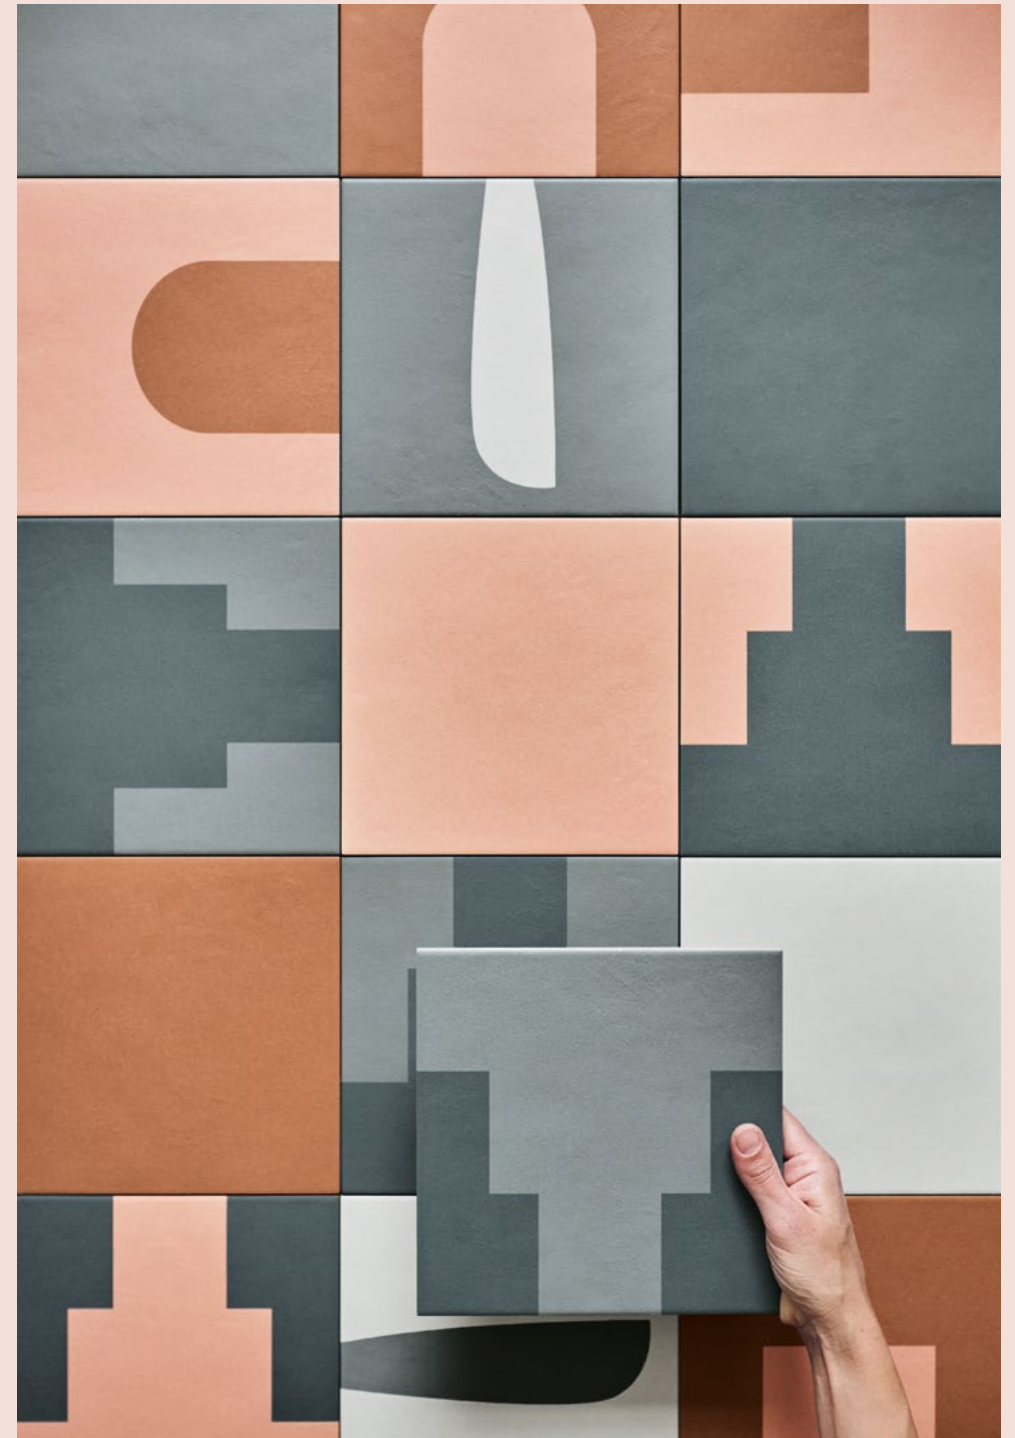

the new Fioranese collection

Italian Landscape is the first collection resulting from the collaboration between Fioranese and 23Bassi architecture studio. What they have in common is a love for Italy and its riches, a land from which to draw new suggestions and to look at from a different angle. With the utmost freedom of composition, achieved by regularly or causally juxtaposing the different decorations and colours, Italian Landscape fits into any type of environment bringing emotion and aesthetic quality, to create a structured and tactile decor.

Italian Landscape è la prima collezione nata dalla collaborazione tra Fioranese e lo studio di architettura 23Bassi. In comune l'amore per l'Italia e le sue ricchezze, una terra da cui attingere nuove suggestioni e da guardare con occhi diversi.

Con la massima libertà compositiva, ottenuta accostando in maniera regolare o causale i diversi decori e colori, Italian Landscape si inserisce in qualsiasi tipologia di ambiente portando emozione e qualità estetica, per creare un decòr strutturato e tattile.