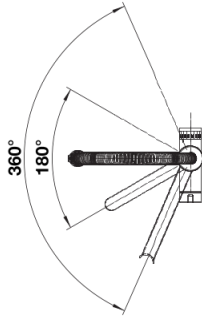

Product information sheet drink.filter EVOL-S Pro

Item no. 526311

Benefits

- 3-in-1 semi-pro mixer tap: cold, warm and filtered water
- Click & Touch: Exact amount of filtered water conveniently set via accurate scaling wheel and intuitive touch control for water consumption on demand
- High-end BWT multi-stage filter reduces lime and improves taste
- Separate outlet for purified drinking water
- Dual spray with precise magnetic holder

Colours

Available colours:

- PVD steel
- satin gold

PVD PVD steel

Scope of supply

System

- High-end water filtering system by BWT, incl. Filter head and multi-stage filter cartridge
- Control box with integrated display to show remaining filter capacity
- Power supply: 220-240 V AC/50 Hz
- 1 Drink Filter Soft L, 1 Filter head and 1 control box included scope of supply

Tap

- 3-in-1 semi-professional tap ambient cold and warm, filtered ambient cold
- Click and Touch: Selection of predefined conditioned water type and volume in ml thanks to the scaling wheel and intuitive touch control
- Separate 180° swivel spout for refined water
- 360° swivel spout for mixed water
- Ø 35 mm tap hole required
- With ceramic disk cartridge
- Patented jet regulator for markedly reduced scaling
- two-jet shower for mixed water with magnetic holder
- Flexible connector pipes, 700 mm long and $\frac{3}{8}$ " nut
- Stabilisation plate to increase the stability of the tap when fitted in stainless steel sinks
- With non-return valve and thus guaranteed against reflux in accordance with EN 171

Details

Swivel range

Side view hand gear 2D

Side view