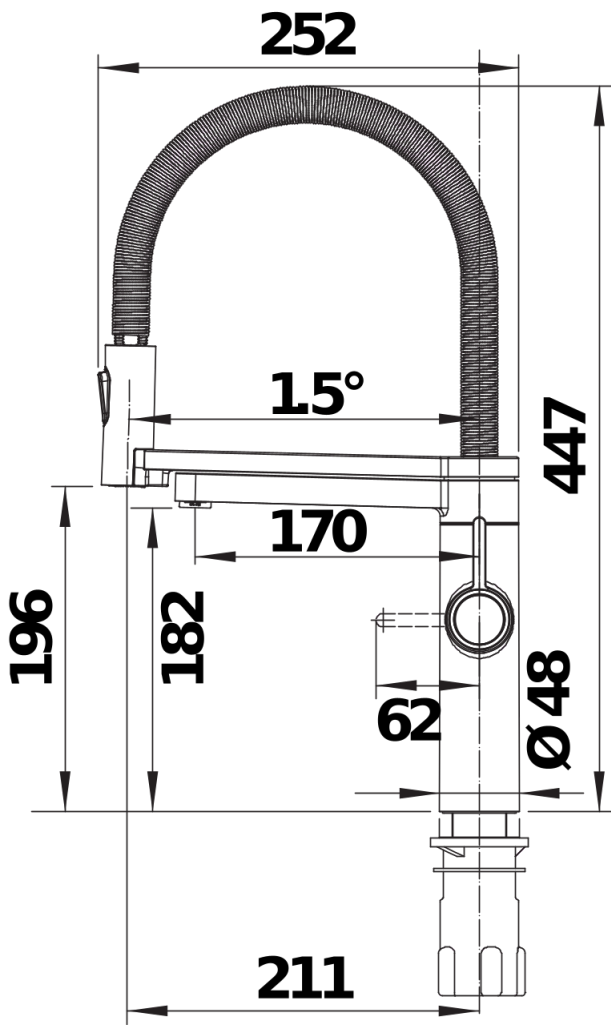

Colours

Available colours:

- PVD steel
- satin gold

PVD PVD steel

Scope of supply

System

- High-end water filtering system by BWT, incl. Filter head and multi-stage filter cartridge
- Control box with integrated display to show remaining filter capacity
- Power supply: 220-240 V AC/50 Hz
- 1 Drink Filter Soft L, 1 Filter head and 1 control box included scope of supply

Tap

- 3-in-1 semi-professional tap ambient cold and warm, filtered ambient cold
- Click and Touch: Selection of predefined conditioned water type and volume in ml thanks to the scaling wheel and intuitive touch control
- Separate 180° swivel spout for refined water
- 360° swivel spout for mixed water
- Ø 35 mm tap hole required
- With ceramic disk cartridge
- Patented jet regulator for markedly reduced scaling
- two-jet shower for mixed water with magnetic holder
- Flexible connector pipes, 700 mm long and $\frac{3}{8}$ " nut
- Stabilisation plate to increase the stability of the tap when fitted in stainless steel sinks
- With non-return valve and thus guaranteed against reflux in accordance with EN 171

Details

Swivel range

Side view hand gear 2D

Side view