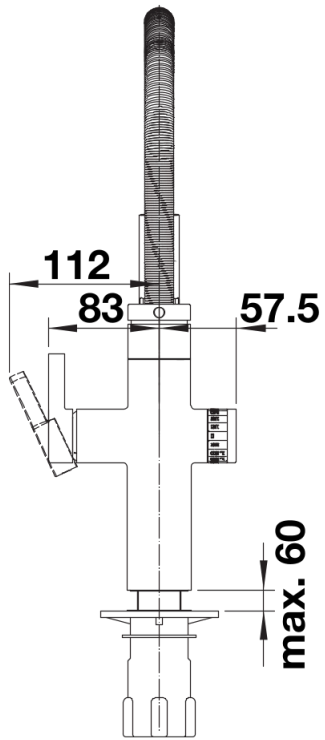

Colours

Available colours:

- PVD steel
- satin gold

PVD PVD steel

Scope of supply

System

- High-end water filtering system by BWT, incl. Filter head and multi-stage filter cartridge
- Control box with integrated display to show remaining filter capacity
- Power supply: 220-240 V AC/50 Hz
- 1 Drink Filter Soft L, 1 Filter head and 1 control box included scope of supply

Tap

- 3-in-1 semi-professional tap ambient cold and warm, filtered ambient cold
- Click and Touch: Selection of predefined conditioned water type and volume in ml thanks to the scaling wheel and intuitive touch control
- Separate 180° swivel spout for refined water
- 360° swivel spout for mixed water
- Ø 35 mm tap hole required
- With ceramic disk cartridge
- Patented jet regulator for markedly reduced scaling
- two-jet shower for mixed water with magnetic holder
- Flexible connector pipes, 700 mm long and $\frac{3}{8}$ " nut
- Stabilisation plate to increase the stability of the tap when fitted in stainless steel sinks
- With non-return valve and thus guaranteed against reflux in accordance with EN 171

Details

Swivel range

Side view hand gear 2D

Side view