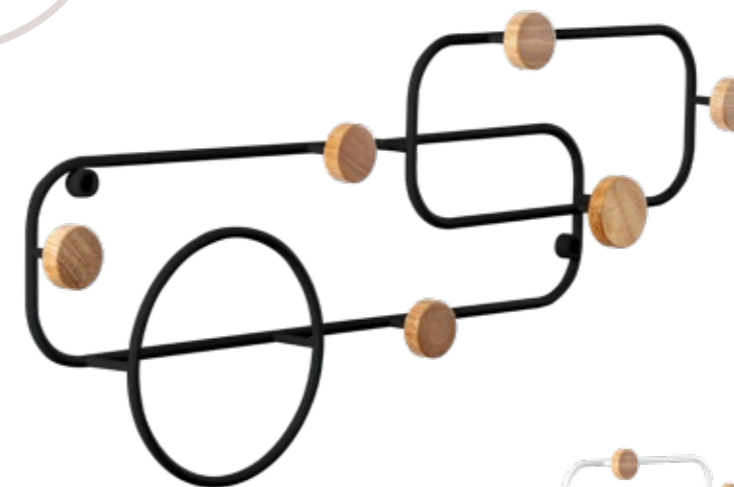

2020 Scaletta

CP350MITT

Misure - Sizes 47x14x150h cm
Codice prezzo/Price code 73B

Scala in metallo satinato nero con 3 pioli in legno naturale e mensola metallo con ganci p.salviette.

Ladder in meta with satin black lacquer finish with three rungs in wood and one shelf in metal, equipped with towel hanger pins.