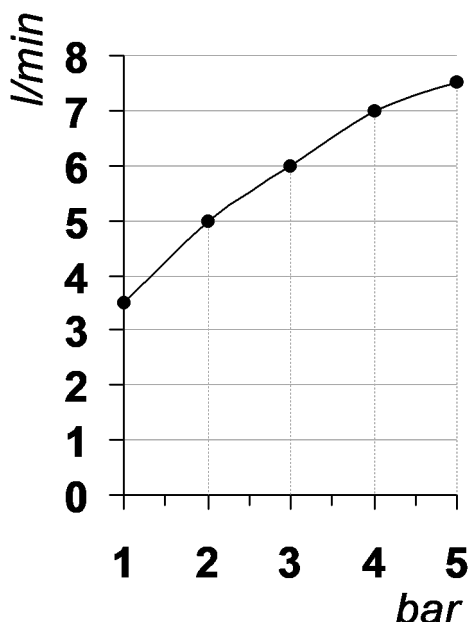

bar	1	2	3	4	5
l/min	3.5	5	6	7	7.5