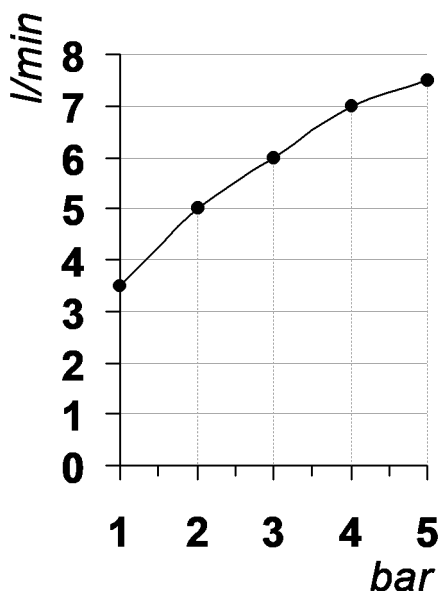

DIAMETRO35 S

Art. PR52AE202

Gruppo a tre fori per lavabo

Three holes basin group

bar	1	2	3	4	5
l/min	3.5	5	6	7	7.5

REVISIONE

/

DATA EMISSIONE

20/12/2021