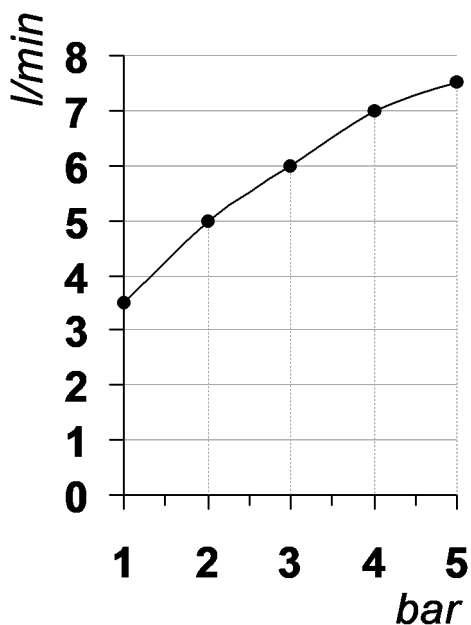

bar	1	2	3	4	5
l/min	3.5	5	6	7	7.5