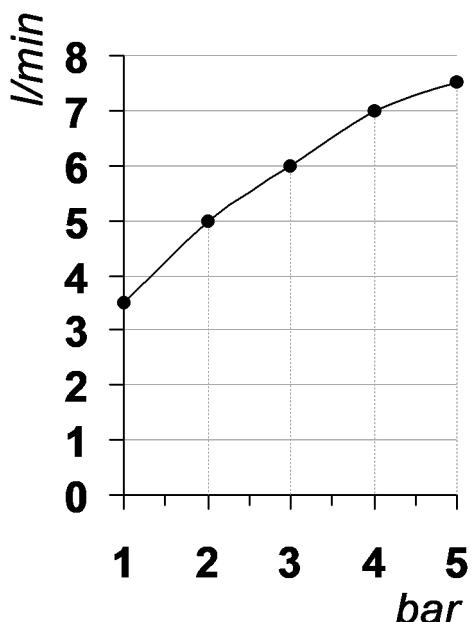

bar	1	2	3	4	5
l/min	3.5	5	6	7	7.5