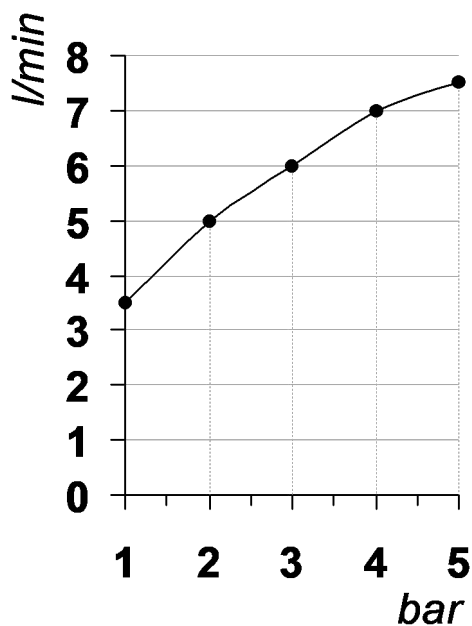

bar	1	2	3	4	5
l/min	3.5	5	6	7	7.5

REVISIONE

/

DATA EMISSIONE

20/12/2021