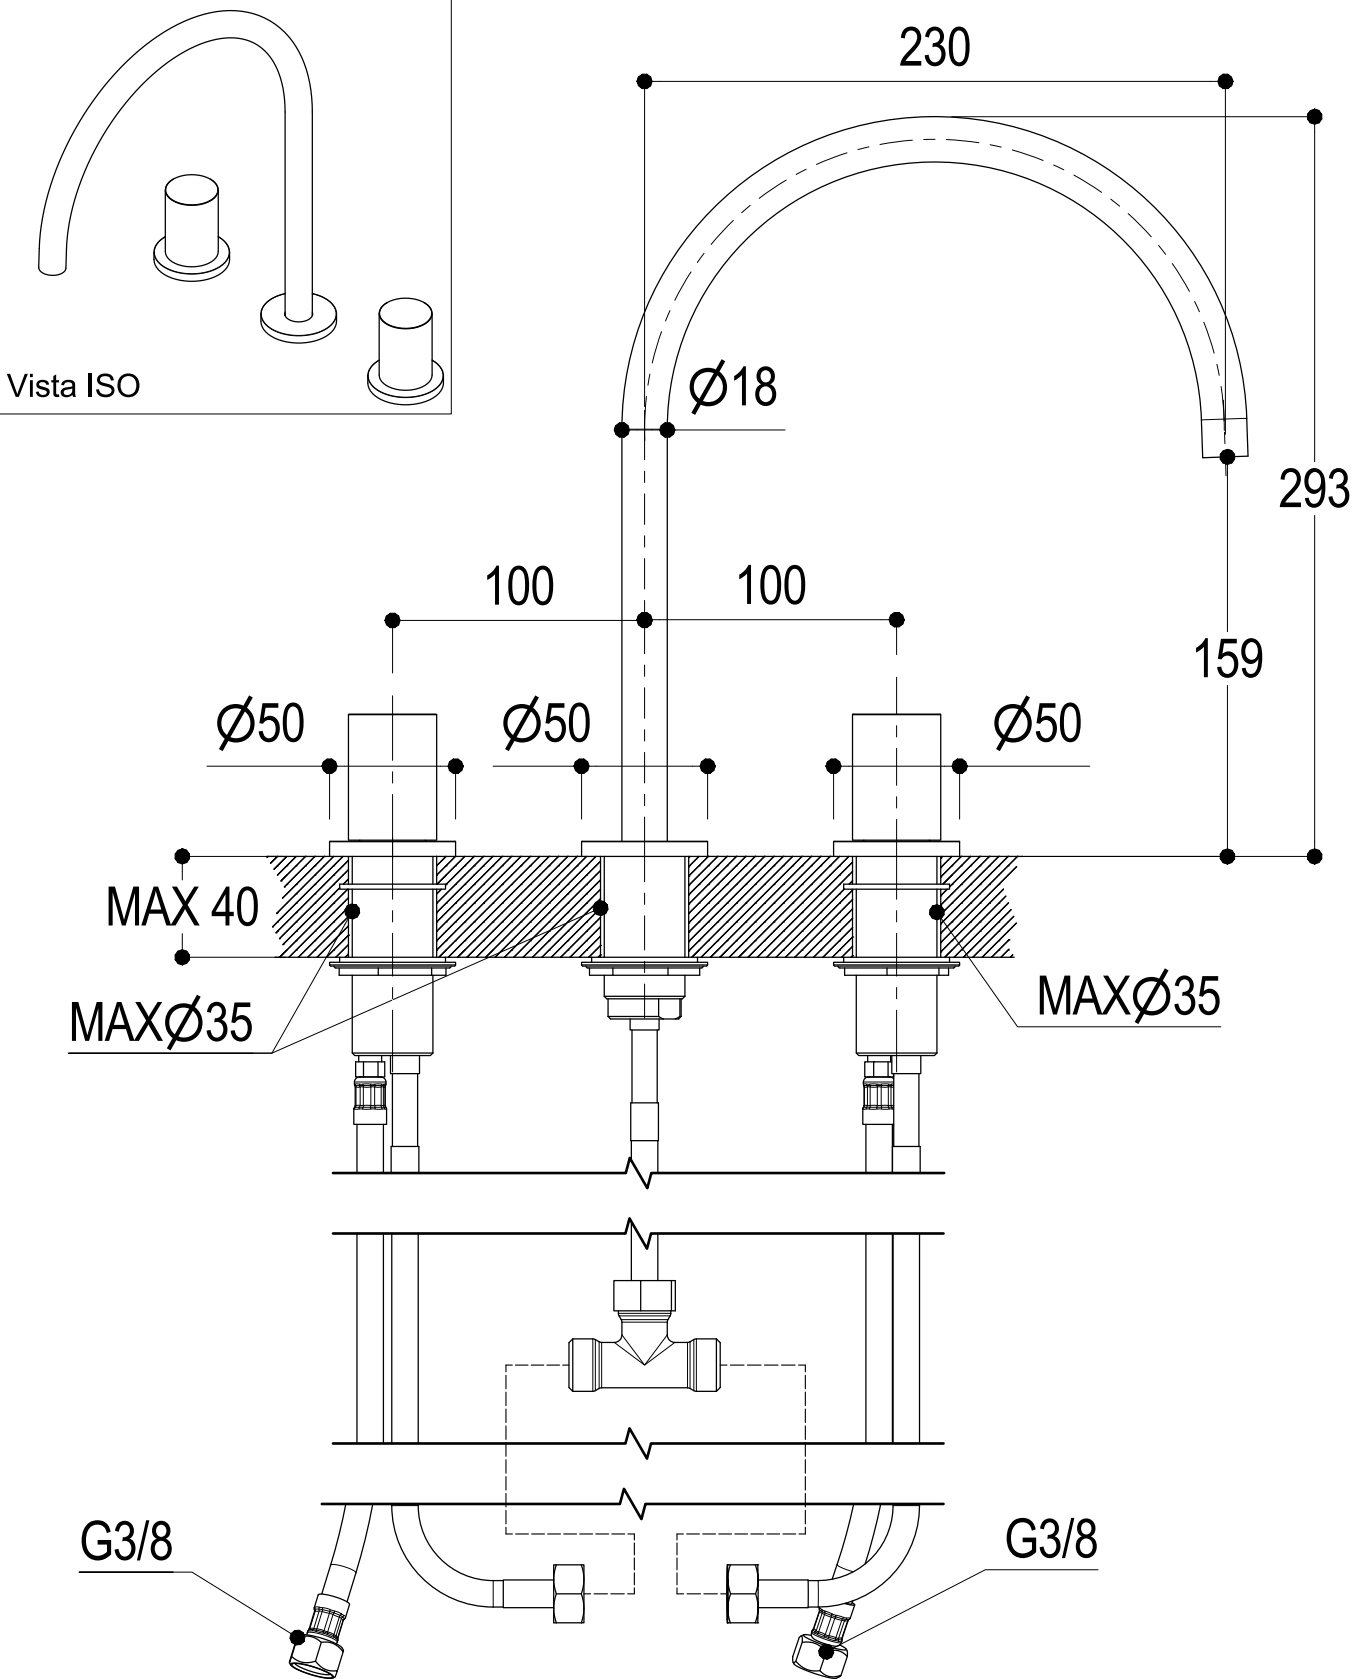

SCHEDA TECNICA / TECHNICAL DATA

RUBINETTERIE RITMONIO S.R.L. si riserva tutti i diritti connessi con il presente documento e con l'oggetto o la materia ivi rappresentati con divieto di riprodurlo, utilizzarlo o renderlo accessibile a terzi in assenza di previa autorizzazione. Disegno CAD non modificabile a mano

RUBINETTERIE RITMONIO S.R.L. will claim all rights related to the present document and with the object or subject represented therein with the prohibition of reproduction, use or disclosure to third parties without previous permission. The Cad plan is not alterable by hand

Ritmonio
Living a quality experience.
13019 VARALLO - (VC) - ITALY

SERIE DIAMETRO35 S

CODICE PR52AE202

DATA EMISSIONE 01/02/2021

DENOMINAZIONE Gruppo a tre fori per Lavabo
three holes basin group

REVISIONE /