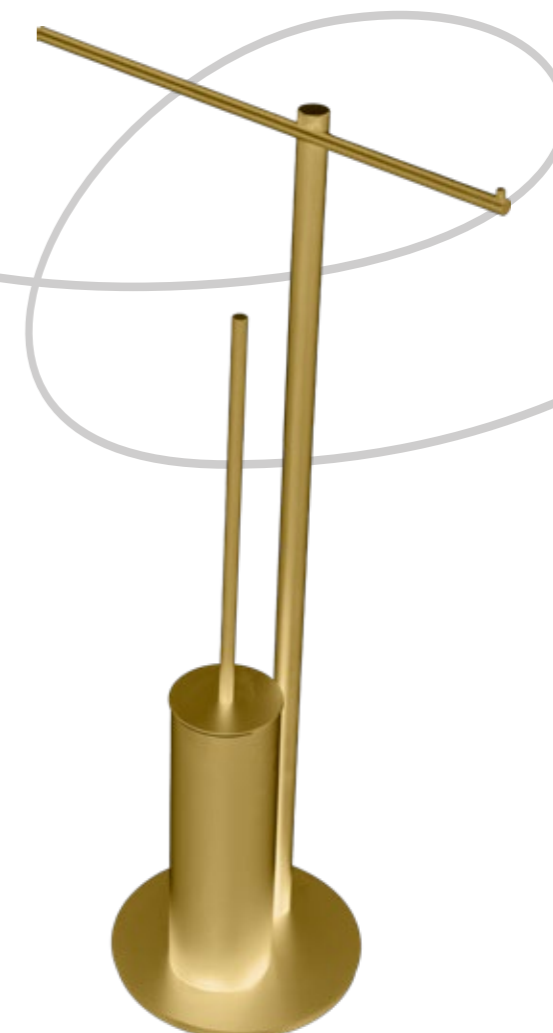

Piantana P. Carta e Scopino + P.Salviette Smilzo

Misure - Sizes 35,2x68,7h cm

ON-nero/black

GG-grigio/grey

CP910SMI

Codice prezzo/Price code 78

16-oro/gold

CP910SM

Codice prezzo/Price code 79