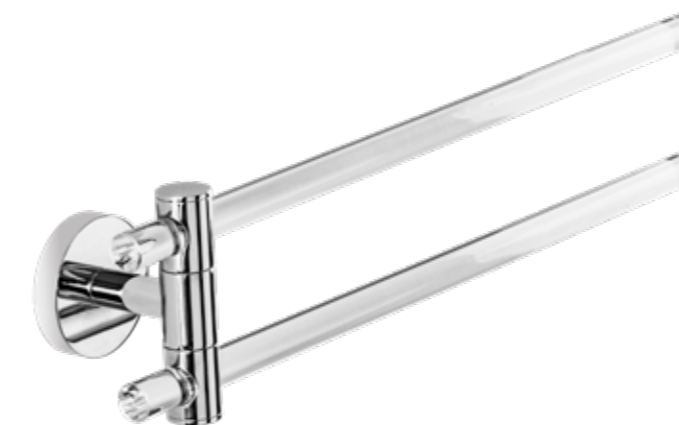

Satu P. Accappatoio Ottone

CP411SA

Misure - Sizes 2.2x6x5.3h cm
Codice prezzo/Price code 55

Gancio reversibile in ottone cromato.
Fissaggio O-Ring
*Robe hanger in chromed brass.
O-ring mounting system.*

Satu P. Accappatoio Alluminio

CP411SAL

Misure - Sizes 2.2x6x5.3h cm
Codice prezzo/Price code 42A
M16 bianco/white - ON nero matt/matt black

Gancio reversibile in alluminio verniciato.
Fissaggio O-Ring Disponibile in bianco e nero matt

*Robe hanger in coated aluminium. O-ring system.
Available in white or matt black.*

Ghost P. asciugamano

CP914JF - 40 CM

Misure - Sizes 40x8.5 cm
Codice prezzo/Price code 63

CP914JF1 - 60 CM

Misure - Sizes 60x8.5 cm
Codice prezzo/Price code 66

Barra p.salviette in plexiglass tubolare e metallo cromato. Fissaggio con viti.

Towel rack in Plexiglass with tubular section and metal with chromed finish. To be mounted using screws.

Ghost Arms

CP914JZ

Misure - Sizes 38x9h cm
Codice prezzo/Price code 67

P. asciugamani doppio snodato in plexiglass tubolare e metallo cromato. Fissaggio con viti.

Double adjustable towel holder in Plexiglass with tubular section and metal with chromed finish/to be mounted using screws.