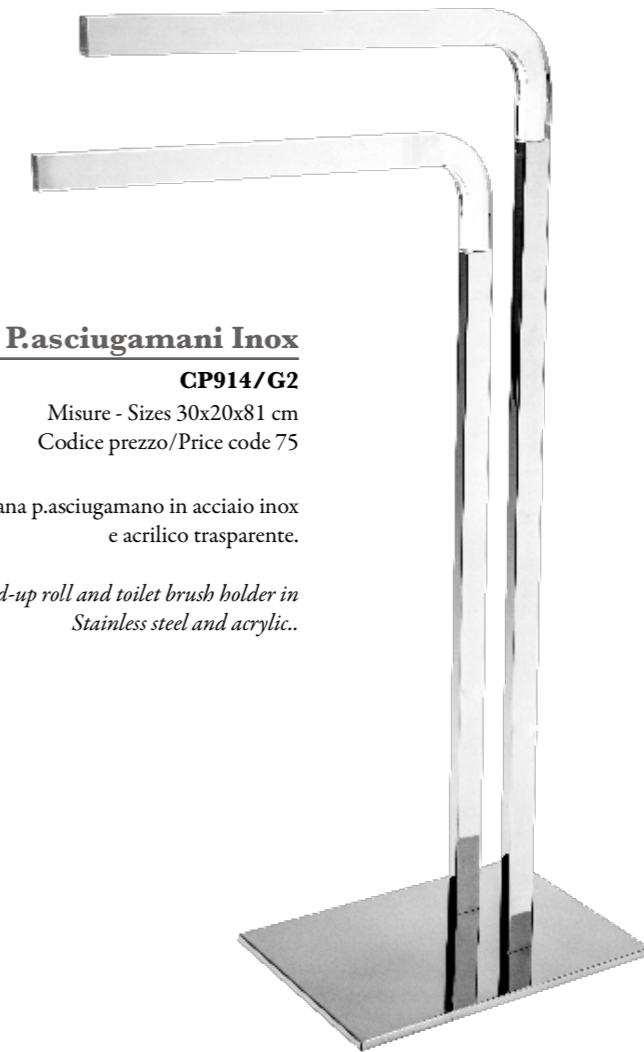

Towel hanger ladder in satinized steel and curved wood, equipped with adjustable supporting feet. Available with black or white finish.

Parallele P. asciugamani

CP914PA2

Misure - Sizes 45x20x81h cm
Codice prezzo/Price code 75

Piantana porta asciugamani in acciaio inox ed acrilico trasparente.
Stand-up towel rack in Stainless steel and acrylic.

Ghost P. asciugamani Inox

CP914/G2

Misure - Sizes 30x20x81 cm
Codice prezzo/Price code 75