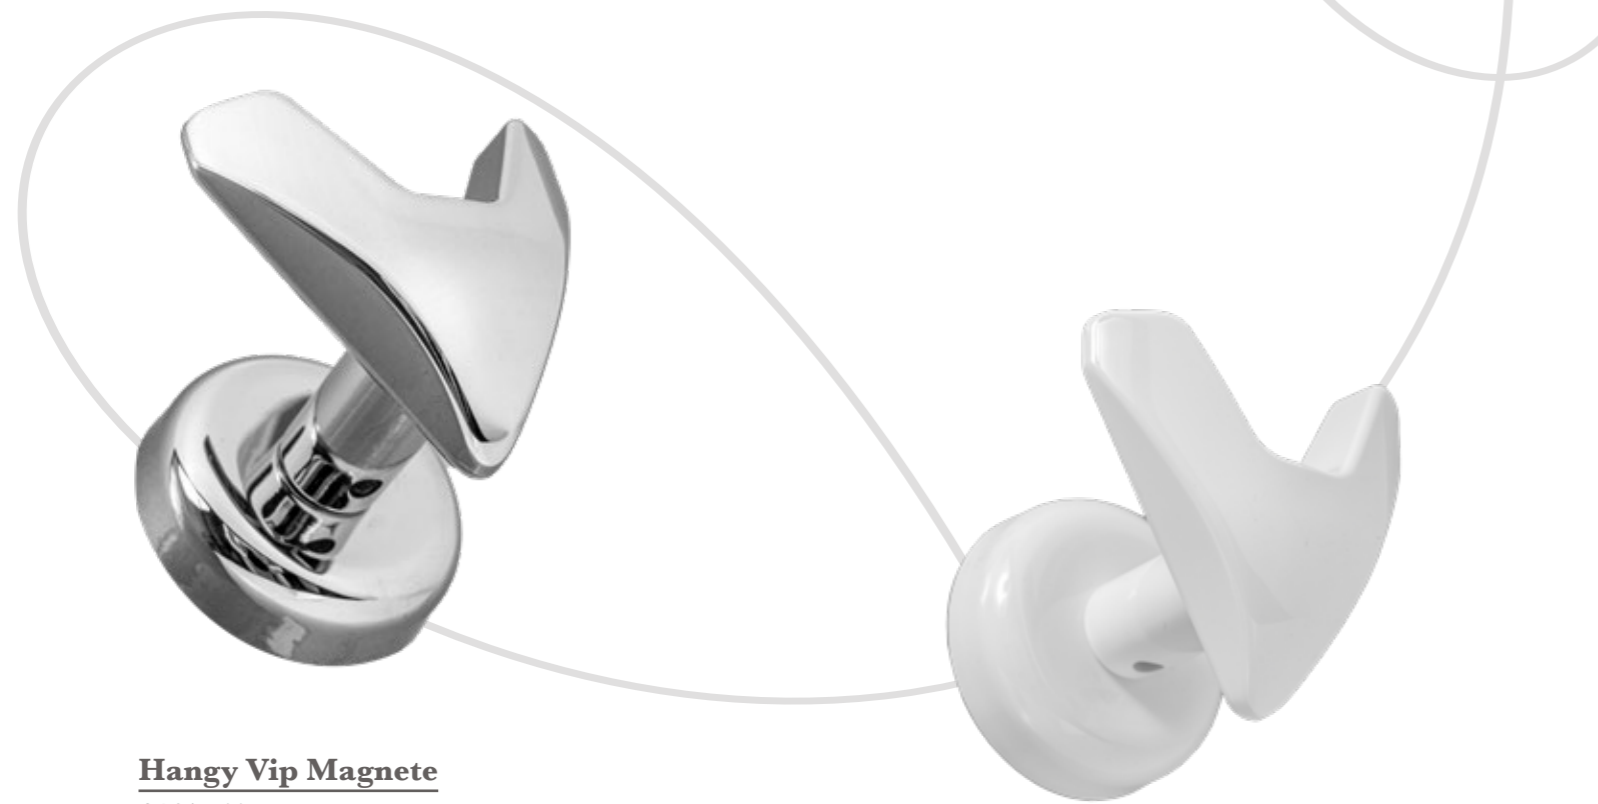

Hangy Vip Magnete

CP21M00

1 X HANGY VIP

Codice prezzo/Price code 45

bianco/white - nero/black - cromo/chromed

Il classico porta accappatoio/porta asciugamani per termo-arredo oggi diventa magnetico ed adatto a tutte le superfici in metallo. La calamita Super Potente garantisce sino a 3 kg di tenuta !! 100% fatti in Italia. Disponibile nelle varianti bianco, nero, cromo

The classic robe/towel holder for heated towel rail today becomes magnetic and suitable for all the metal surfaces. The Super Powerful magnet guarantees up to 3 kg of grip!! 100 made in Italy, available in white, black, chrome.

Fissaggio con magnete.