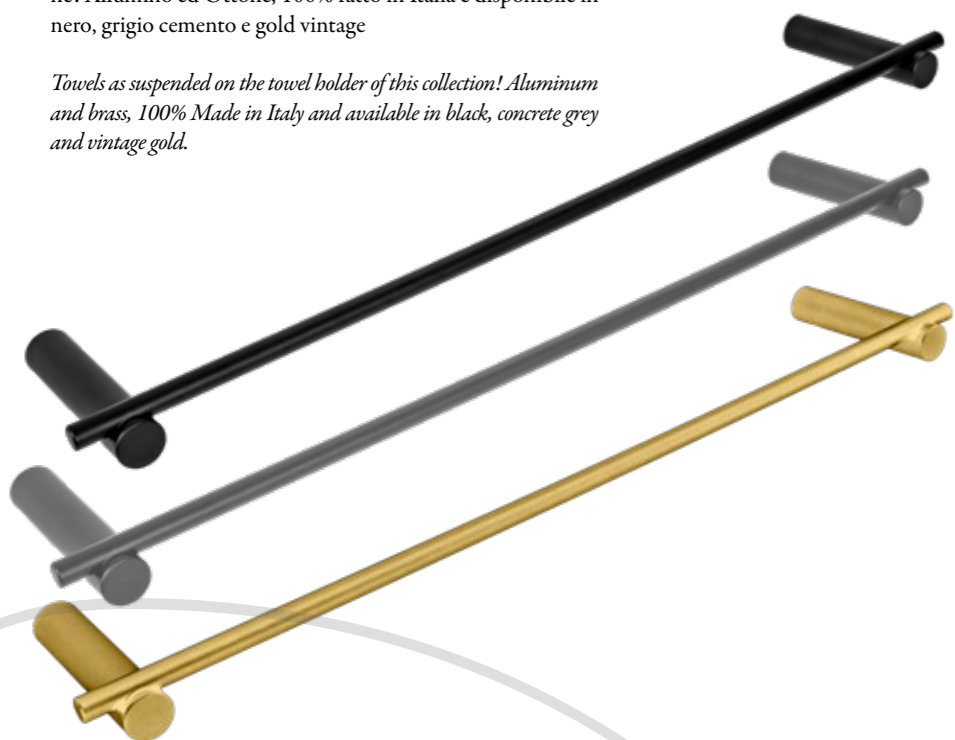

CP501SM

Codice prezzo/Price code 80A

Salviette come sospese sui p.asciugamani di questa collezione! Alluminio ed Ottone, 100% fatto in Italia e disponibile in nero, grigio cemento e gold vintage

Towels as suspended on the towel holder of this collection! Aluminum and brass, 100% Made in Italy and available in black, concrete grey and vintage gold.