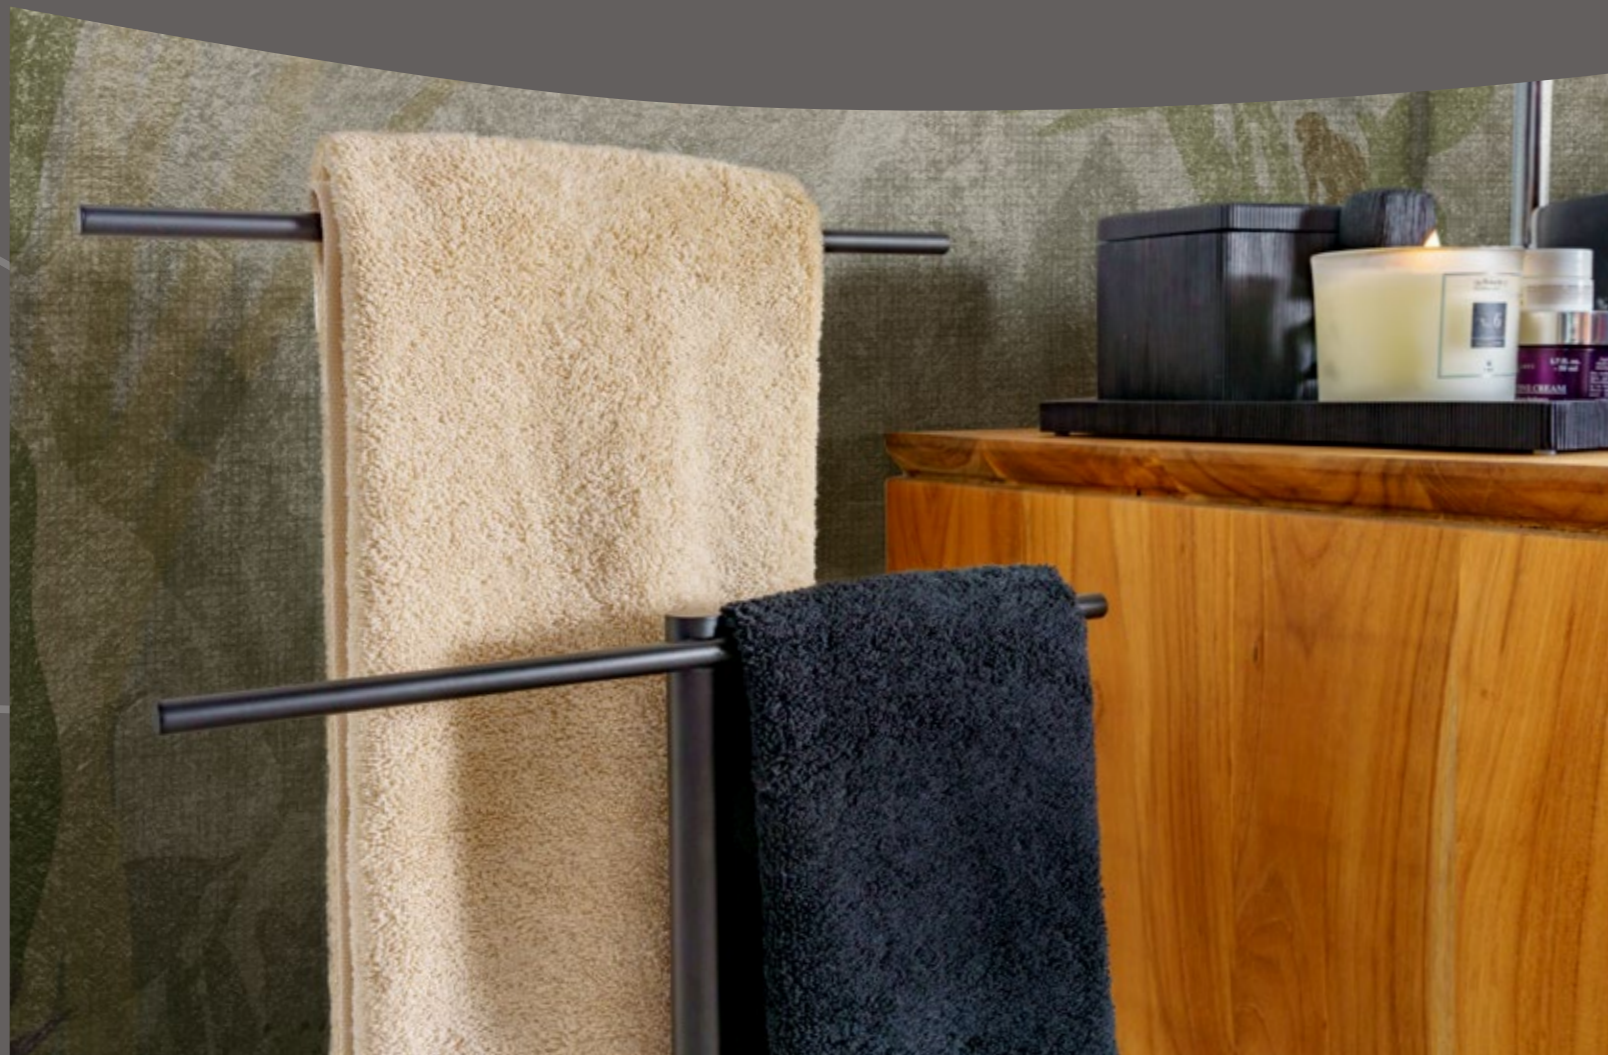

Base in acciaio ed alluminio, barre in ottone, verniciatura professionale a polveri ed a liquido nella variante oro vintage. Ingombri minimi, prestazioni massime per la piantana doppio asciugamano Smilzo. 100% fatto in Italia e disponibile in nero, grigio cemento e gold vintage

Steel and aluminum base, brass bars, professional powder coating. Minimum dimensions, maximum performance for the Smilzo double towel stand. 100% Made in Italy, available in black, concrete grey and vintage gold.

Piantana
P. Asciugamani Smilzo

Misure/Sizes Ø 36 x 83,5 h cm

ON-nero/black
GG-grigio/grey

CP914SMI
Codice prezzo/Price code 74

16-oro/gold
CP914SM
Codice prezzo/Price code 77A