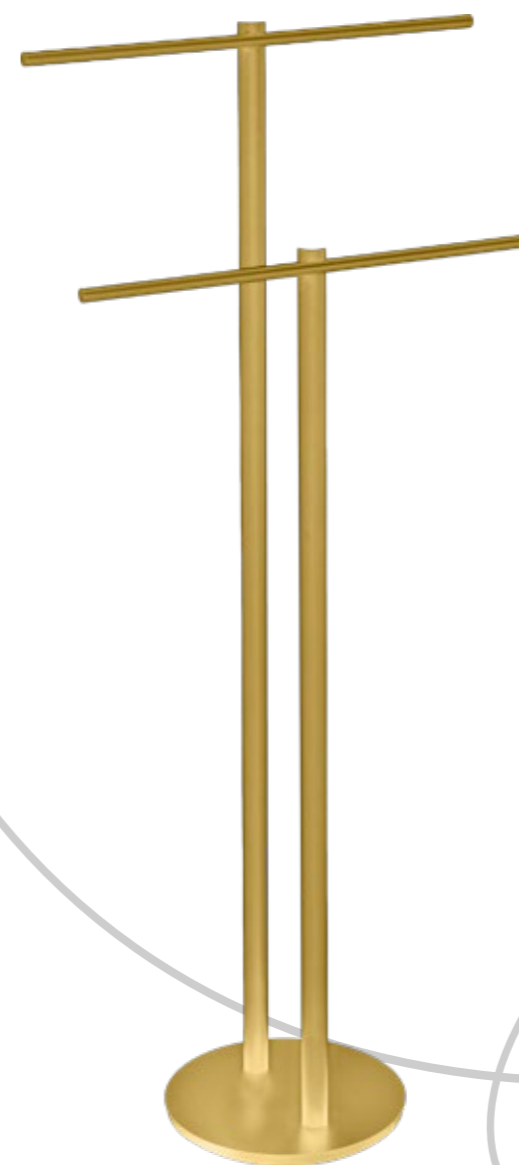

Base in acciaio ed alluminio, barre in ottone, verniciatura professionale a polveri ed a liquido nella variante oro vintage. Ingombri minimi, prestazioni massime per la piantana doppio asciugamano Smilzo. 100% fatto in Italia e disponibile in nero, grigio cemento e gold vintage

Steel and aluminum base, brass bars, professional powder coating. Minimum dimensions, maximum performance for the Smilzo double towel stand. 100% Made in Italy, available in black, concrete grey and vintage gold.

Piantana
P. Asciugamani Smilzo

Misure/Sizes Ø 36 x 83,5 h cm

ON-nero/black
GG-grigio/grey

CP914SMI
Codice prezzo/Price code 74

16-oro/gold
CP914SM
Codice prezzo/Price code 77A