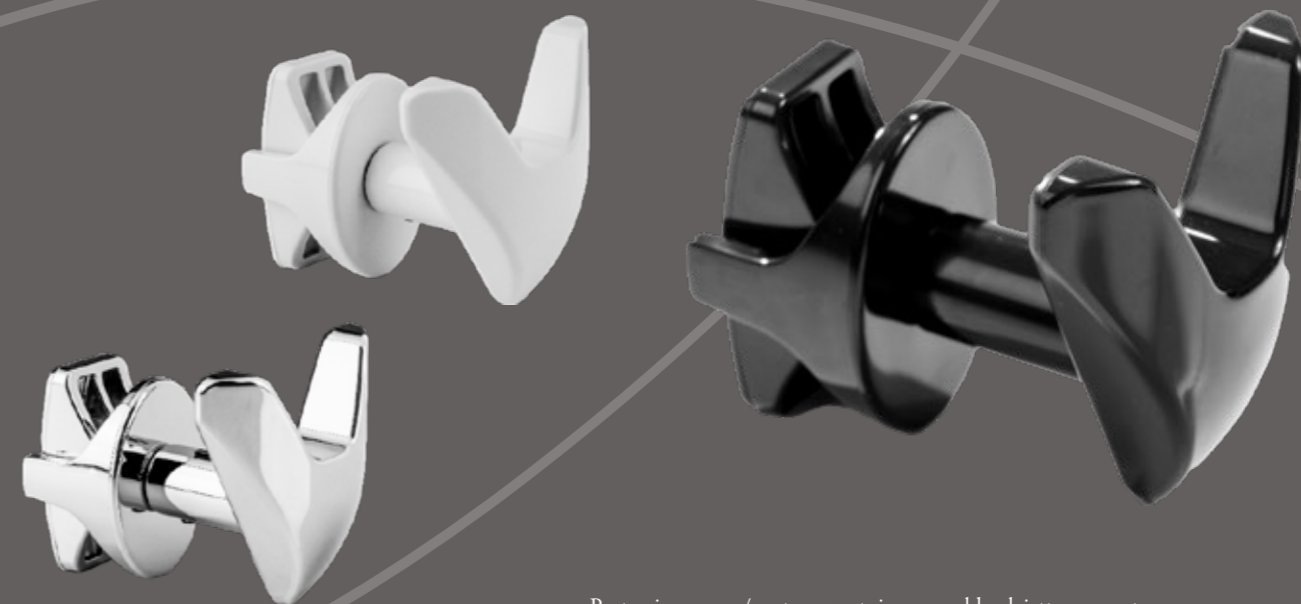

Portasciugamano/portaccappatoio per scaldasalviette, a montaggio rapido. Supporto e gancio in Abs termo-isolante. Disponibile nelle varianti bianco e cromo. Confezione singola in blister appendibile contenete 2 pezzi. Istruzioni e brugola per il montaggio inclusa. 100% Made in Italy.

Towel /coat hanger for towel warmers. Insulated Abs support and knob. Colours: white,chrome finish. Product comes in a blister hang pack containing two pieces. Minimal assembly required.