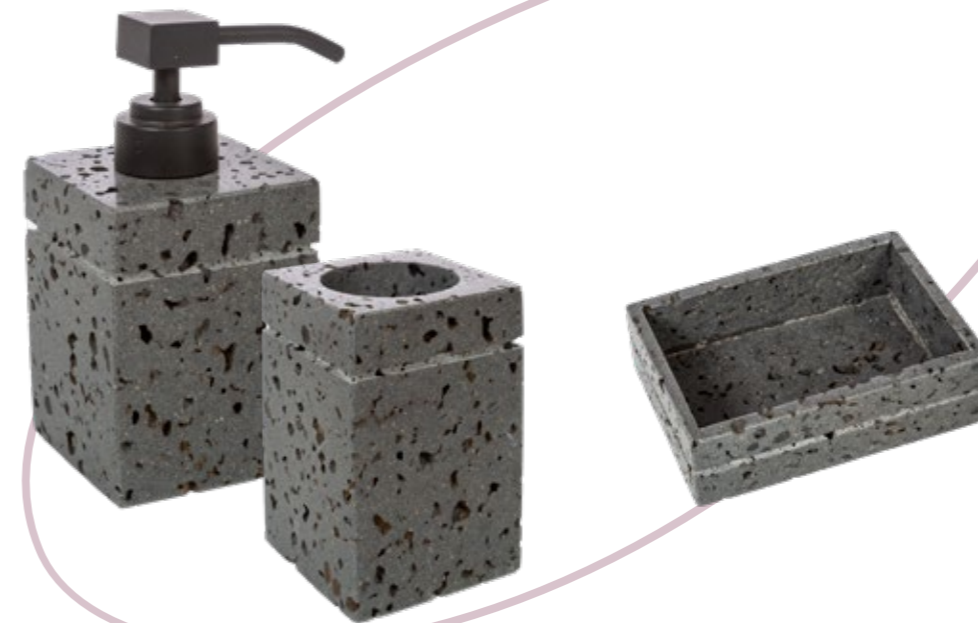

Meru

Accessori da appoggio in pietra naturale levigata, pompa ABS nero opaco.
Accessories in smooth river stone, dispenser ABS pump with matt black finish.

CP908STONE

Dispenser / Dispenser
Misure - Sizes 8x8x16h cm
Codice prezzo/Price code 43